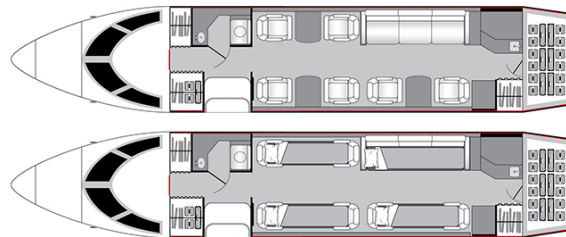

CABIN CONFIGURATION