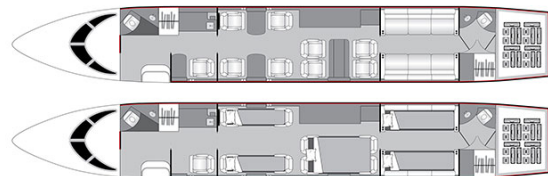

CABIN CONFIGURATION