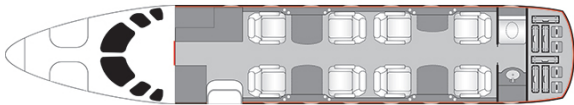

CABIN CONFIGURATION