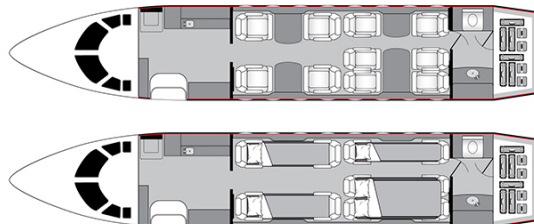

CABIN CONFIGURATION