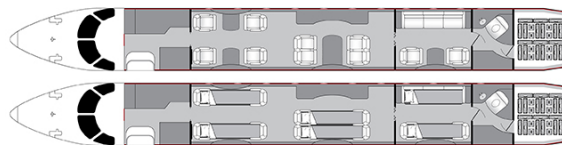

EMBRAER LEGACY 600 N900EM

AIRCRAFT DETAILS

REGISTRATION	N900EM	CABIN WIDTH	6' 9"	RANGE	3,090 NM
SEATS	13	CABIN LENGTH	49' 8"	SPEED	455 KTAS
BEDS	6	CABIN HEIGHT	6' 0"	LUGGAGE	240 CU FT
LAVATORY	1	ALTITUDE	40,900 FT	WI-FI	US

AIRCRAFT AMENITIES

- GOGO AVANCE L5 WIFI
- 2 TV MONITORS
- AIRSHOW MAP
- DVD PLAYER
- POWER OUTLETS
- MICROWAVE & OVEN
- ENCLOSED AFT LAVATORY WITH VANITY

CABIN CONFIGURATION

EMBRAER LEGACY 600 N900EM

EMBRAER LEGACY 600 N900EM