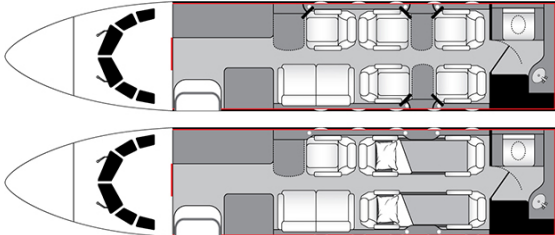

GULFSTREAM G150 N787BN

AIRCRAFT DETAILS

REGISTRATION	N787BN	CABIN WIDTH	5' 8"	RANGE	2,760 NM
SEATS	7	CABIN LENGTH	17' 8"	SPEED	470 KTAS
BEDS	2	CABIN HEIGHT	5' 8"	LUGGAGE	80 CU FT
LAVATORY	1	ALTITUDE	45,000 FT		

AIRCRAFT AMENITIES

- 6 PERSONAL MONITORS
- AIRSHOW MOVING MAP
- DVD PLAYER
- POWER OUTLETS
- FORWARD REFRESHMENT CENTER WITH MICROWAVE
- ENCLOSED AFT LAVATORY WITH FULL VANITY

CABIN CONFIGURATION

GULFSTREAM G150 N787BN