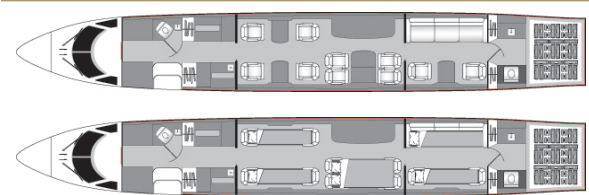

CABIN CONFIGURATION