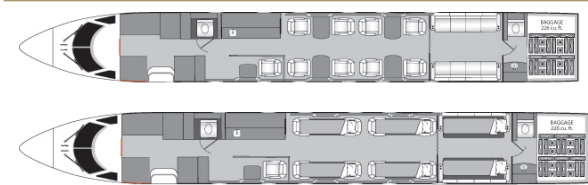

CABIN CONFIGURATION