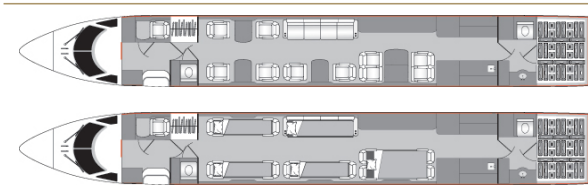

CABIN CONFIGURATION