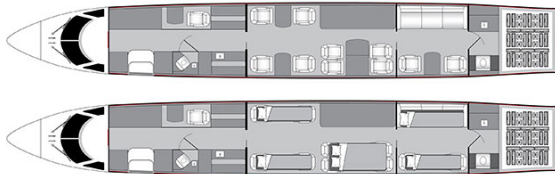

CABIN CONFIGURATION