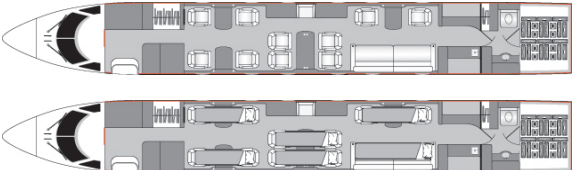

CABIN CONFIGURATION