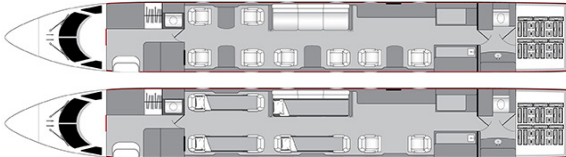

CABIN CONFIGURATION