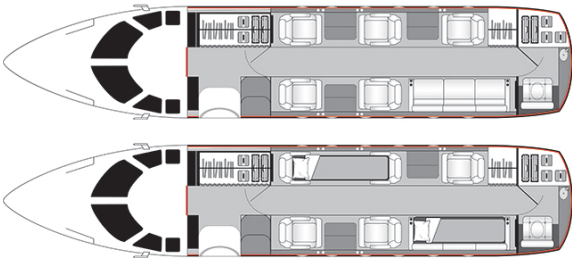

HAWKER 850XP N333MV

AIRCRAFT DETAILS

REGISTRATION	N333MV	CABIN WIDTH	6' 0"	RANGE	3,040 NM
SEATS	8	CABIN LENGTH	21' 4"	SPEED	452 KTAS
BEDS	2	CABIN HEIGHT	5' 9"	LUGGAGE	50 CU FT
LAVATORY	1	ALTITUDE	41,000 FT	WI-FI	US

CABIN CONFIGURATION

HAWKER 850XP N333MV

HAWKER 850XP N333MV